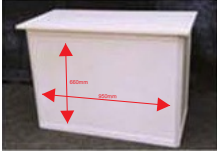

ADDITIONAL FURNITURE CATALOGUE

Tables

MI-02

Counter
(1100 x 600 x 750mm Ht)

MI-03

Lockable Counter
(1100 x 600 x 750mm Ht)

MI-04

Information Counter
(1010 x 620 x 1000mm Ht)

Tables

MI-05

N.H Counter
(1450 x 450 x 1050mm Ht)

MI-06

Glass Round Table
(850 Dia x 750mm Ht)

MI-07

Square Table
(750 x 750 x 750mm Ht)

Tables